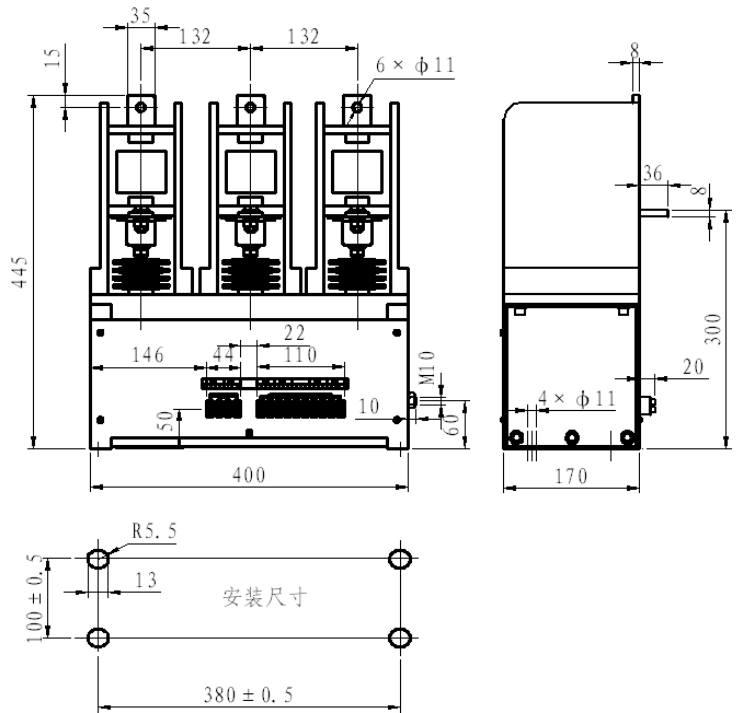

### Outline Drawing

### CKG4-630A/7.2kV AC Vacuum Contactor (Electrical Latching)

Technical Parameters		
Rated Voltage	kV	7.2
Rated Current	A	630
Rated Making Capacity	A/100 Times	6300
Rated Breaking Capacity	A/25 Times	5000
Limited Breaking Capacity	A/3 Times	6300
Rated short time withstand current (2S)	kA	6300
Rated peak withstand current	A	15750
Mechanical Life	Times	5 × 10 <sup>5</sup>
Electrical Life	Times	1 × 10 <sup>5</sup>
Weight	kg	25
Control Power Voltage	V (AC/DC)	110、220
Pick-up Power	W (transient)	1000
Hold Power	W	130
Auxiliary Contact		3 pairs NO, 2 pairs NC