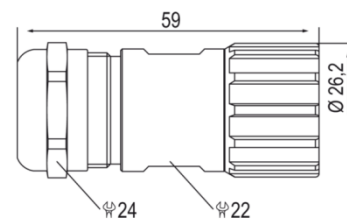

### Female connectors

M12 4-Pins Female connector  
 For M-connection  
 Ø of the cable: 4 to 6 mm  
 Ref : 5100-020

M16 Female connector - DIN  
 For C-connection (3-Pins)  
 Ø of the cable: 4 to 6 mm  
 Ref: 5100-007

M16 Female connector - DIN  
 For C-connection (8-Pins)  
 Ø of the cable: 4 to 6 mm  
 Ref: 5100-008

M23 CCW female connector  
 For G6-connection (mounting on CW baseplate)  
 Ø of the cable: 6 to 8 mm  
 Ref: 5100-006

M23 CW female connector  
 For G8-connection (mounting on CCW baseplate)  
 Ø of the cable: 6 to 8 mm  
 Ref: 5100-005