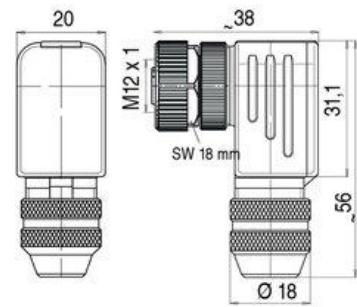

## Connectors

### Female connectors

M12 4-Pins Female connector  
 For M-connection  
 Ø of the cable: 4 to 6 mm  
 Ref : 5100-020

M16 Female connector - DIN  
 For C-connection (3-Pins)  
 Ø of the cable: 4 to 6 mm  
 Ref: 5100-007

M16 Female connector - DIN  
 For C-connection (8-Pins)  
 Ø of the cable: 4 to 6 mm  
 Ref: 5100-008

M23 CCW female connector  
 For G6-connection (mounting on CW baseplate)  
 Ø of the cable: 6 to 8 mm  
 Ref: 5100-006

M23 CW female connector  
 For G8-connection (mounting on CCW baseplate)  
 Ø of the cable: 6 to 8 mm  
 Ref: 5100-005