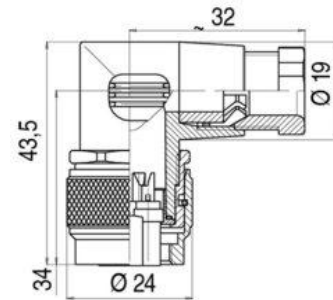

### Female connectors

M12 4-Pins Female connector  
 For M-connection  
 Ø of the cable: 4 to 6 mm  
 Ref : 5100-020

M16 Female connector - DIN  
 For C-connection (3-Pins)  
 Ø of the cable: 4 to 6 mm  
 Ref: 5100-007

M16 Female connector - DIN  
 For C-connection (8-Pins)  
 Ø of the cable: 4 to 6 mm  
 Ref: 5100-008

M23 CCW female connector  
 For G6-connection (mounting on CW baseplate)  
 Ø of the cable: 6 to 8 mm  
 Ref: 5100-006

M23 CW female connector  
 For G8-connection (mounting on CCW baseplate)  
 Ø of the cable: 6 to 8 mm  
 Ref: 5100-005