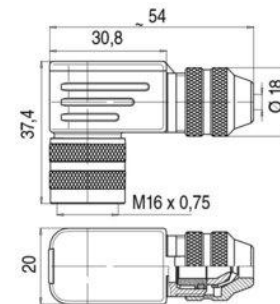

### Female connectors

M12 4-Pins Female connector  
 For M-connection  
 Ø of the cable: 4 to 6 mm  
 Ref : 5100-020

M16 Female connector - DIN  
 For C-connection (3-Pins)  
 Ø of the cable: 4 to 6 mm  
 Ref: 5100-007

M16 Female connector - DIN  
 For C-connection (8-Pins)  
 Ø of the cable: 4 to 6 mm  
 Ref: 5100-008

M23 CCW female connector  
 For G6-connection (mounting on CW baseplate)  
 Ø of the cable: 6 to 8 mm  
 Ref: 5100-006

M23 CW female connector  
 For G8-connection (mounting on CCW baseplate)  
 Ø of the cable: 6 to 8 mm  
 Ref: 5100-005